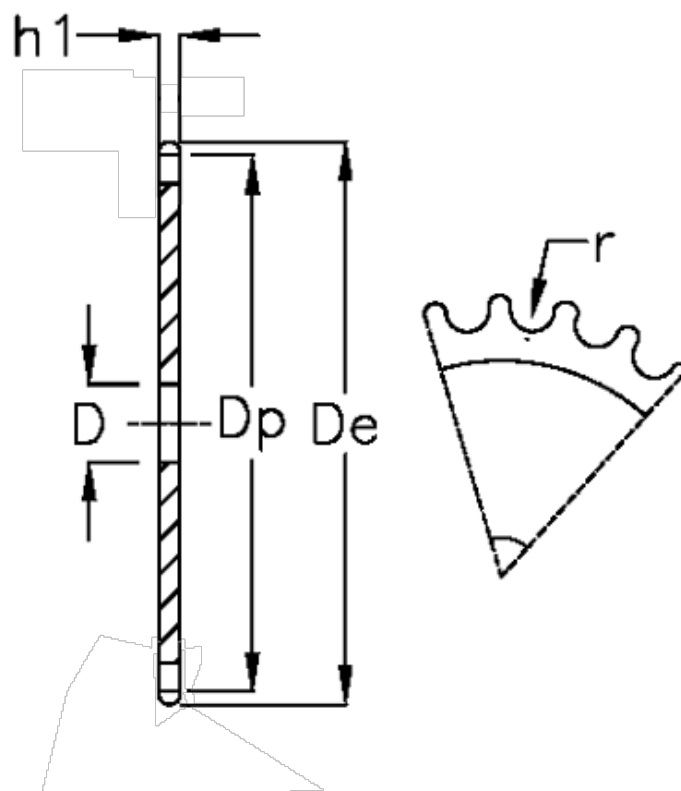

Article number: 616021010064

Description: Plate wheel 24 B-1 Z=64 simplex

Measures

C	= 4
D	= 40
De	= 791.3
Dp	= 776.48
For chain size	= 1 1/2 x 1
For chain type	= 24 B-1
h1	= 24.1
Number of teeth	= 64

r = 25.4